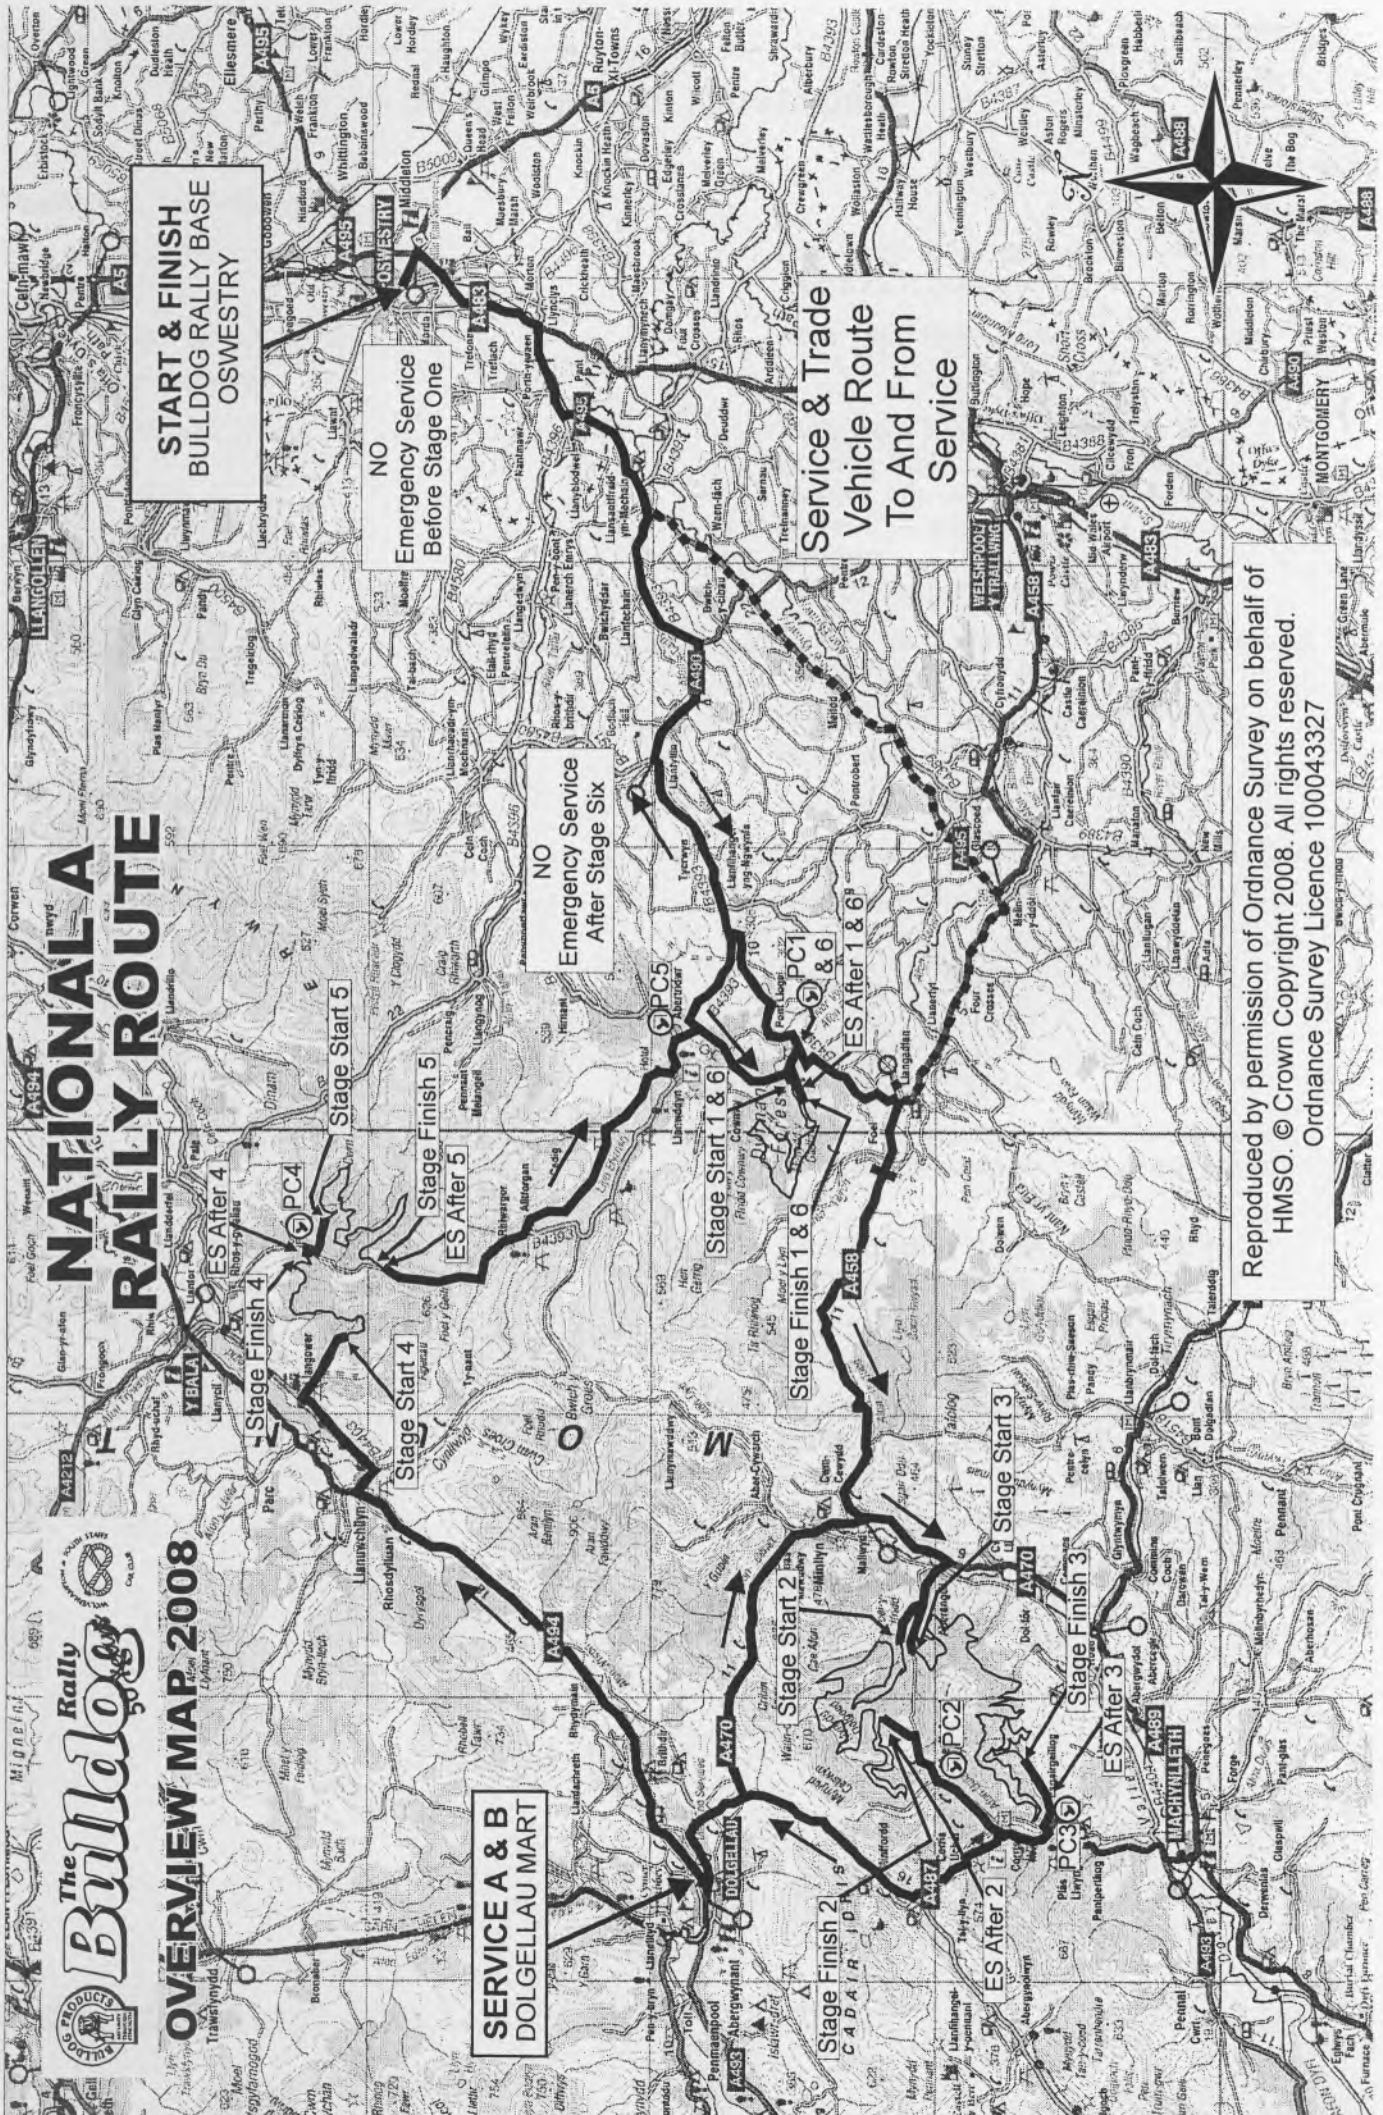

OVERVIEW MAP 2008

NATIONAL A RALLY ROUTE

START & FINISH
BULLDOG RALLY BASE
OSWESTRY

NO
Emergency Service
Before Stage One

NO
Emergency Service
After Stage Six

Service & Trade
Vehicle Route
To And From
Service

SERVICE A & B
DOLGELLAU MART

Reproduced by permission of Ordnance Survey on behalf of
HMSO. © Crown Copyright 2008. All rights reserved.
Ordnance Survey Licence 100043327